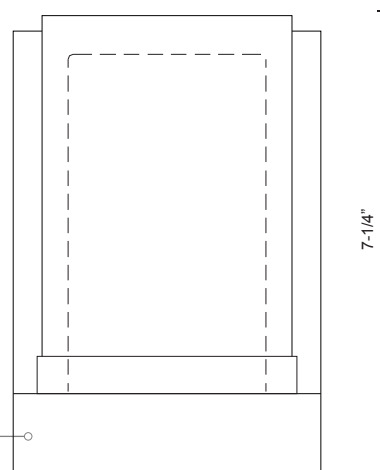

Metal Finish
CH - Chrome